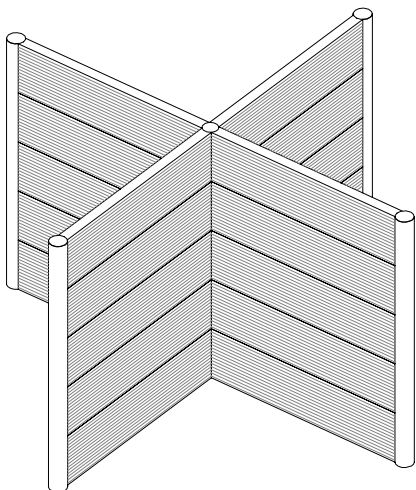

SLAT SHOP CATALOGUE

Contents

complete update

Examples	1
Components	2,3,4
Signage	5

Shelves	}	see Compact SLAT catalogue All parts for 90° to profile
Accessories		
Consoles & Perspex shelves		
Hooks		
Box		

4-Star

3-Star

Wall,
free-standing

Wall, stretch

SLAT SHOP COMPONENTS

		Order #	Module/mm	Pcs.
	SLAT SHOP Profile		H: 250 D: 50	
	Color: untreated aluminium	1710170000	any length up to 4000	var.
	natural anod. alum.	1710150000		
	Powder-coating possible			
	Cutting charge	1710100000	—	—
	Plinth panel		H: 254 D: 50	
	untreated aluminium lightgrey	1710180000	any length up to 4000	var.
	Aluminium, powder coated	1710160000		
	Cutting charge	1710100000	—	—
	Endcap holder	1710950000	H: 165	10 pcs.
	Steel, powder coated			
	90° Corner link	1710980000	L: 130 x 2	10 pcs.
	90° Holder (for corner cap)	1710980100		
	Steel, powder coated			
	120° Corner link	1710970000	L: 110 x 2	10 pcs.
	120° Holder (for corner cap)	1710970100		
	Steel, powder coated			
	Cross link	1710990000	L: 250 x 4 2,5	10 pcs.
	Steel, powder coated			

	Order #	Module/mm	Pcs.
 <p>3 Star link Steel, powder coated</p>	1710960000	250 x 3 2,5	10 pcs.
<p>Mittlere Achsenkappe oben für 3-Stern für 4-Stern</p>	1730500100 1730510100		
 <p>Screw with securing blade included in links and holder (# 71095 to # 71099)</p>	1770920000		
 <p>Castor for mobile configurations 3-Star (incl. connector) 4- Star (incl. connector)</p>	1730500000 1730510000	ø 80	1 Set 1 Set
 <p>Tableplate for 3 Star Color: lightgrey</p>	1735100000	H: 34 L: 1020 D: 540	1 pcs.
 <p>Corner cap 90°, 120°, 135° Color: lightgrey</p>	1710922000 1710921750 1710921500 1710921250 1710921000	L: 2000 L: 1750 L: 1500 L: 1250 L: 1000	1 pcs.