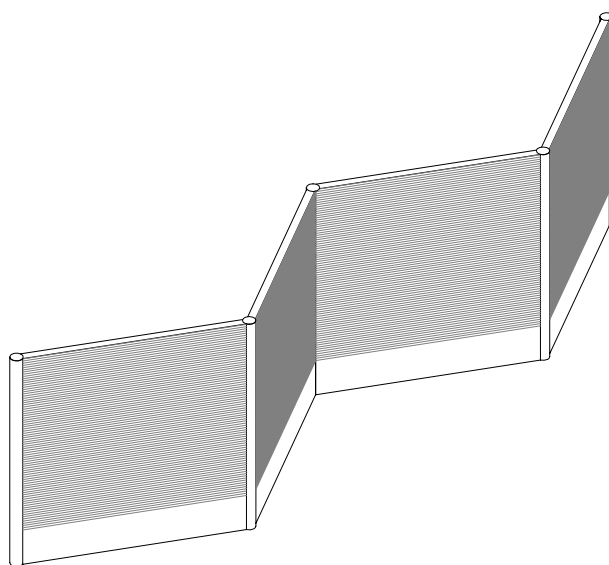

SLAT SHOP CATALOGUE

Contents

complete update

Examples	1
Components	2,3,4
Signage	5

Shelves	}	see Compact SLAT catalogue All parts for 90° to profile
Accessories		
Consoles & Perspex shelves		
Hooks		
Box		

4-Star

3-Star

Wall,
free-standing

Wall, stretch

SLAT SHOP COMPONENTS

		Order #	Module/mm	Pcs.
	SLAT SHOP Profile		H: 250 D: 50	
	Color: untreated aluminium	1710170000	any length up to 4000	var.
	natural anod. alum.	1710150000		
	Powder-coating possible			
	Cutting charge	1710100000	—	—
	Plinth panel		H: 254 D: 50	
	untreated aluminium lightgrey	1710180000	any length up to 4000	var.
	Aluminium, powder coated	1710160000		
	Cutting charge	1710100000	—	—
	Endcap holder	1710950000	H: 165	10 pcs.
	Steel, powder coated			
	90° Corner link	1710980000	L: 130 x 2	10 pcs.
	90° Holder (for corner cap)	1710980100		
	Steel, powder coated			
	120° Corner link	1710970000	L: 110 x 2	10 pcs.
	120° Holder (for corner cap)	1710970100		
	Steel, powder coated			
	Cross link	1710990000	L: 250 x 4 2,5	10 pcs.
	Steel, powder coated			

	Order #	Module/mm	Pcs.
 <p>3 Star link Steel, powder coated</p>	1710960000	250 x 3 2,5	10 pcs.
<p>Mittlere Achsenkappe oben für 3-Stern für 4-Stern</p>	1730500100 1730510100		
 <p>Screw with securing blade included in links and holder (# 71095 to # 71099)</p>	1770920000		
 <p>Castor for mobile configurations 3-Star (incl. connector) 4- Star (incl. connector)</p>	1730500000 1730510000	ø 80	1 Set 1 Set
 <p>Tableplate for 3 Star Color: lightgrey</p>	1735100000	H: 34 L: 1020 D: 540	1 pcs.
 <p>Corner cap 90°, 120°, 135° Color: lightgrey</p>	1710922000 1710921750 1710921500 1710921250 1710921000	L: 2000 L: 1750 L: 1500 L: 1250 L: 1000	1 pcs.