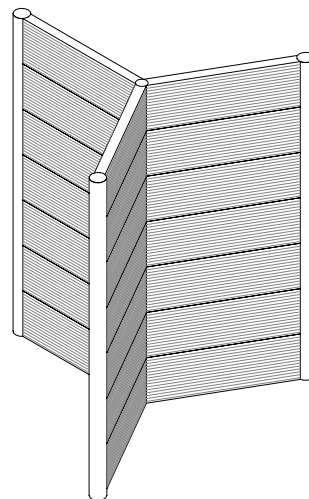

SLAT SHOP CATALOGUE

Contents

complete update

Examples	1
Components	2,3,4
Signage	5

Shelves	}	see Compact SLAT catalogue All parts for 90° to profile
Accessories		
Consoles & Perspex shelves		
Hooks		
Box		

4-Star

3-Star

Wall,
free-standing

Wall, stretch

SLAT SHOP COMPONENTS

		Order #	Module/mm	Pcs.
	SLAT SHOP Profile		H: 250 D: 50	
	Color: untreated aluminium	1710170000	any length up to 4000	var.
	natural anod. alum.	1710150000		
	Powder-coating possible			
	Cutting charge	1710100000	—	—
	Plinth panel		H: 254 D: 50	
	untreated aluminium lightgrey	1710180000	any length up to 4000	var.
	Aluminium, powder coated	1710160000		
	Cutting charge	1710100000	—	—
	Endcap holder	1710950000	H: 165	10 pcs.
	Steel, powder coated			
	90° Corner link	1710980000	L: 130 x 2	10 pcs.
	90° Holder (for corner cap)	1710980100		
	Steel, powder coated			
	120° Corner link	1710970000	L: 110 x 2	10 pcs.
	120° Holder (for corner cap)	1710970100		
	Steel, powder coated			
	Cross link	1710990000	L: 250 x 4 2,5	10 pcs.
	Steel, powder coated			

	Order #	Module/mm	Pcs.
 <p>3 Star link Steel, powder coated</p>	1710960000	250 x 3 2,5	10 pcs.
<p>Mittlere Achsenkappe oben für 3-Stern für 4-Stern</p>	1730500100 1730510100		
 <p>Screw with securing blade included in links and holder (# 71095 to # 71099)</p>	1770920000		
 <p>Castor for mobile configurations 3-Star (incl. connector) 4- Star (incl. connector)</p>	1730500000 1730510000	ø 80	1 Set 1 Set
 <p>Tableplate for 3 Star Color: lightgrey</p>	1735100000	H: 34 L: 1020 D: 540	1 pcs.
 <p>Corner cap 90°, 120°, 135° Color: lightgrey</p>	1710922000 1710921750 1710921500 1710921250 1710921000	L: 2000 L: 1750 L: 1500 L: 1250 L: 1000	1 pcs.